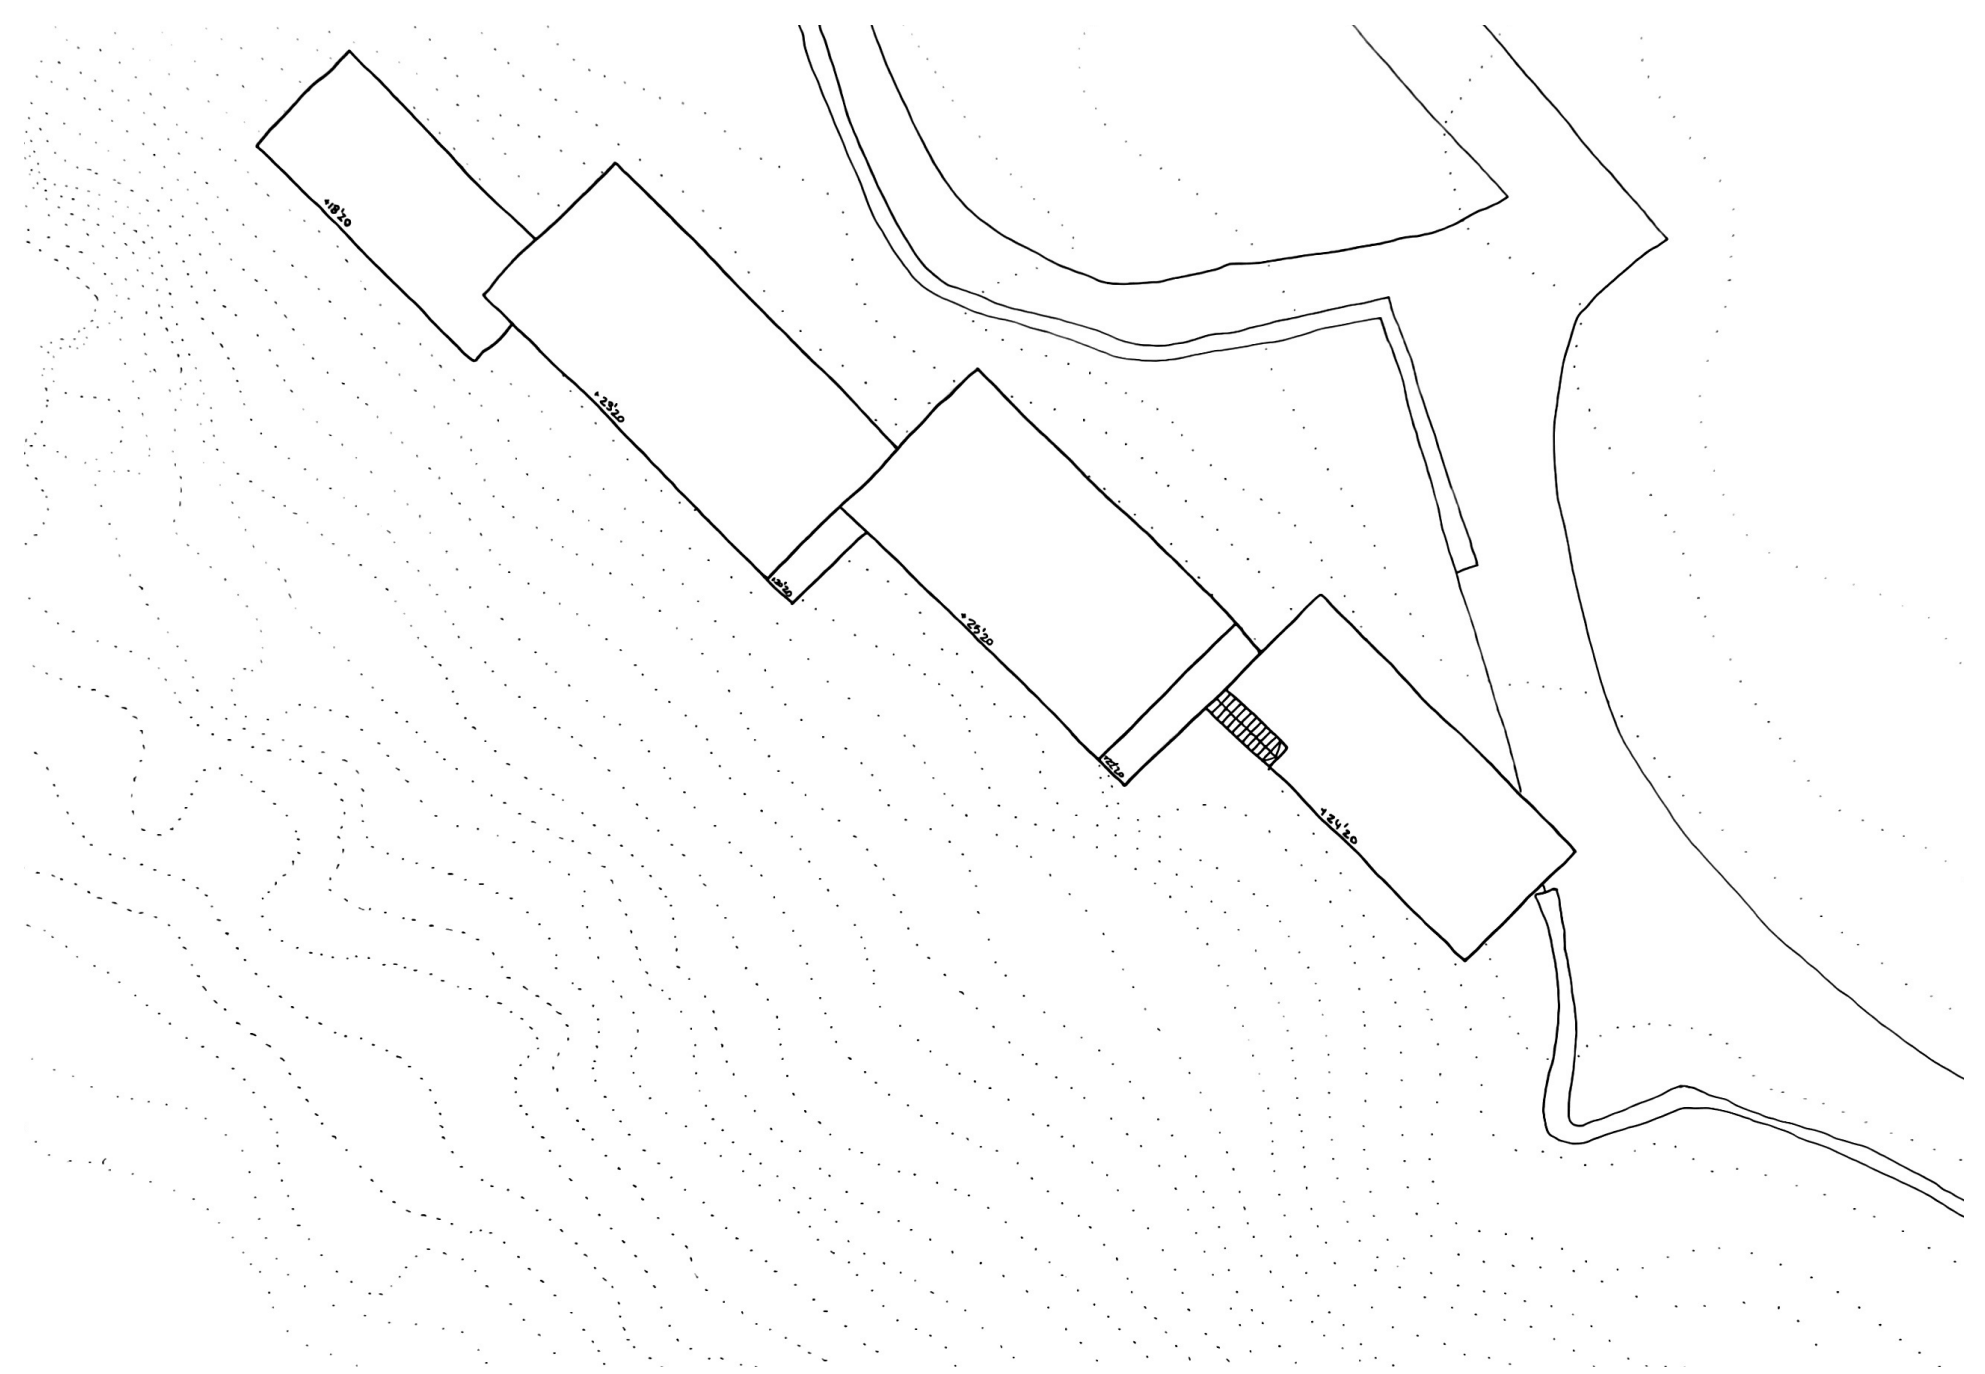

FARNSWORTH HOUSE

FLOCK OF BIRDS PERCHING DELICATELY ON THE GROUND

COMMISSION A REFUGE FOR THE ARTIST JACCO BLAGIN AS A PLACE FOR REST, CREATION AND INSPIRATION IN A UNIQUE ENVIRONMENT BY THE ATLANTIC OCEAN

CONCEPT DESIGN

KEY OBJECTIVE FRAME THE HORIZON FROM THE HORIZONTAL

POETICS FLOCK OF BIRDS PERCHING DELICATELY ON THE GROUND

FORMAL PLOT

FORMAL SYSTEM A SET OF HORIZONTAL PLANES

CARRYING OUT AN ACTION RISING UP ON TIPTOE

IN RELATION TO THE CONCEPT OVER THE CLIFF

ARCHITECTURAL CONCEPT

SWOT ANALYSIS			
THREATEN	WEAKNESS	STRENGTH	OPPORTUNITY
ACCESS	_____	_____	_____
INCLINATION	_____	_____	_____
NATURE	_____	_____	_____
SUNSHINE	_____	_____	_____
WIND	_____	_____	_____
VIEWS	_____	_____	_____
PRIVACY	_____	_____	_____
ORIENTATION	_____	_____	_____