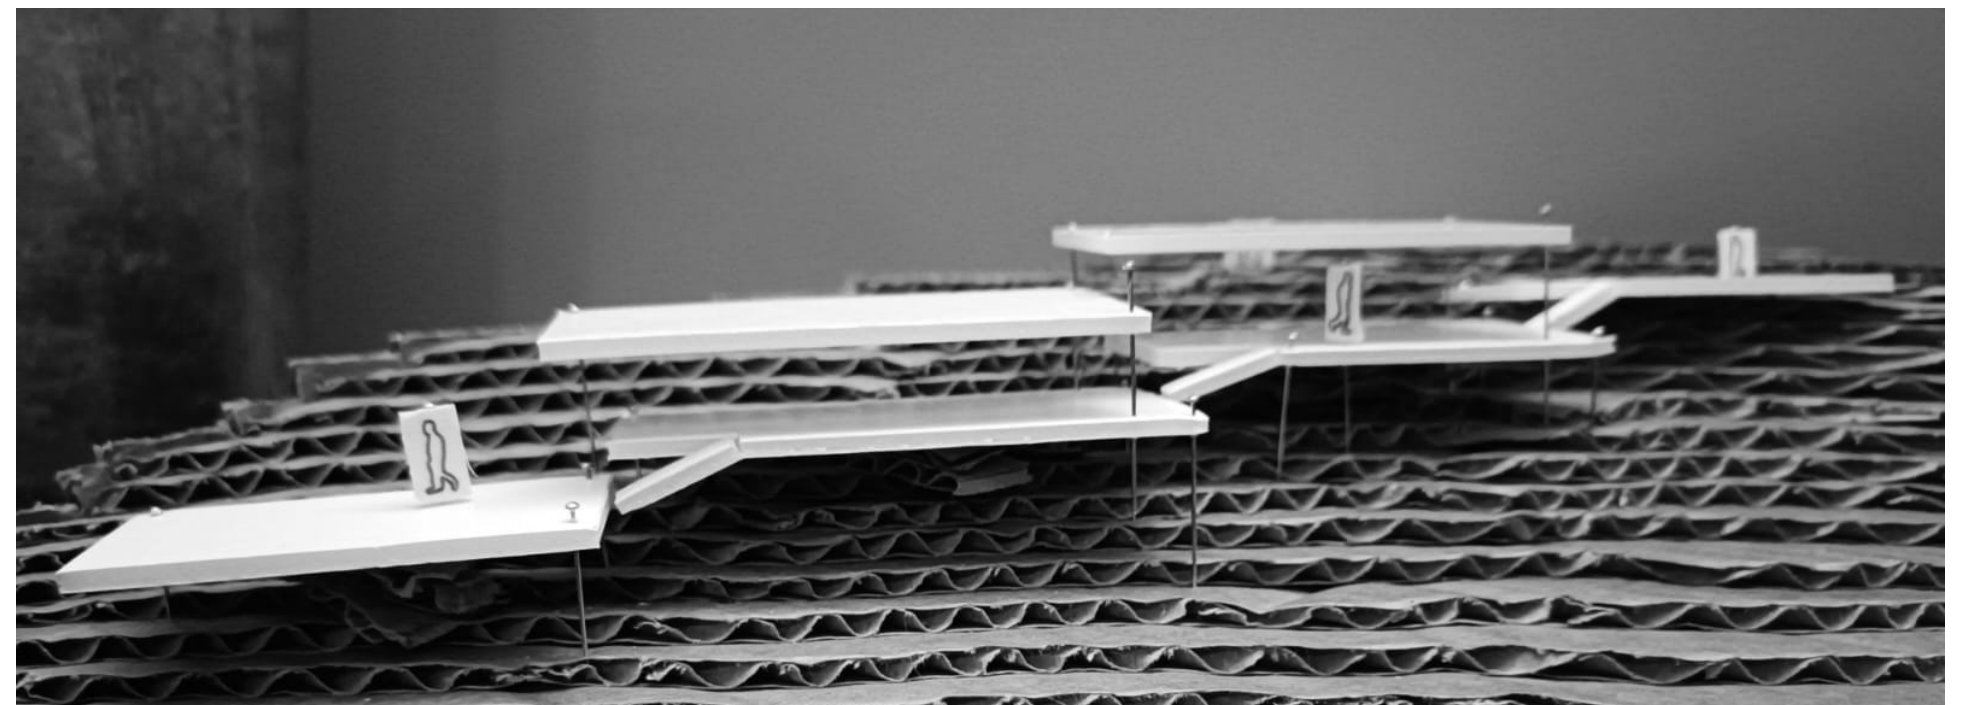

FARNSWORTH HOUSE

FLOCK OF BIRDS PERCHING DELICATELY ON THE GROUND

COMMISSION A REFUGE FOR THE ARTIST JACCO BLAGIN AS A PLACE FOR REST, CREATION AND INSPIRATION IN A UNIQUE ENVIRONMENT BY THE ATLANTIC OCEAN

CONCEPT DESIGN

KEY OBJECTIVE FRAME THE HORIZON FROM THE HORIZONTAL

POETICS FLOCK OF BIRDS PERCHING DELICATELY ON THE GROUND

FORMAL PLOT

FORMAL SYSTEM A SET OF HORIZONTAL PLANES

CARRYING OUT AN ACTION RISING UP ON TIPTOE

IN RELATION TO THE CONCEPT OVER THE CLIFF

ARCHITECTURAL CONCEPT

SWOT ANALYSIS			
THREATEN	WEAKNESS	STRENGTH	OPPORTUNITY
ACCESS	_____	_____	_____
INCLINATION	_____	_____	_____
NATURE	_____	_____	_____
SUNSHINE	_____	_____	_____
WIND	_____	_____	_____
VIEWS	_____	_____	_____
PRIVACY	_____	_____	_____
ORIENTATION	_____	_____	_____