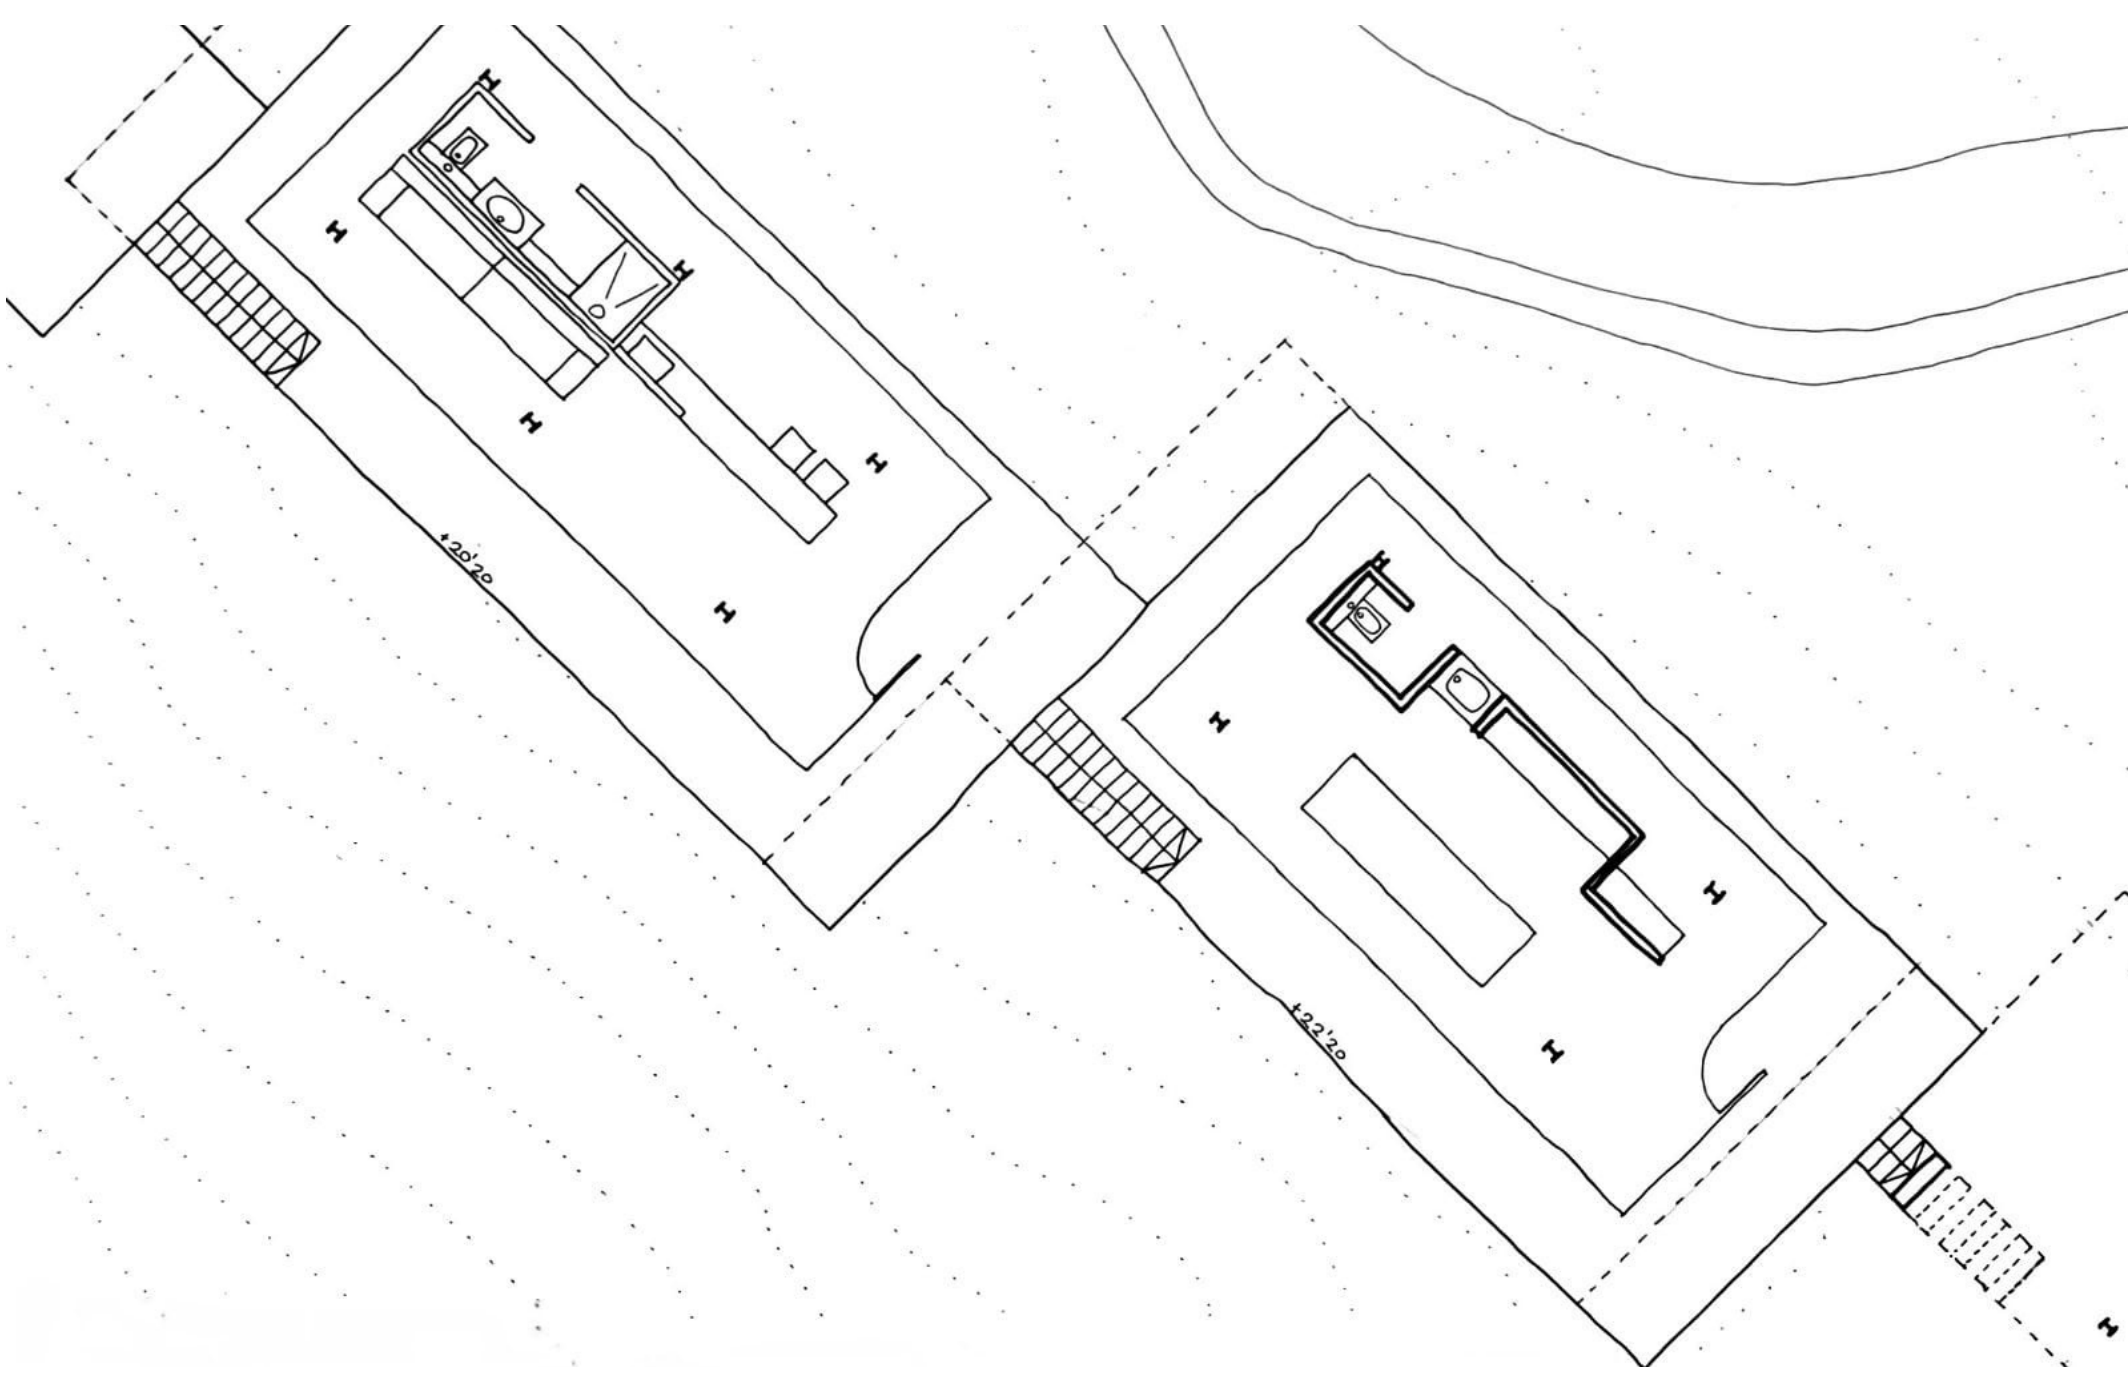

FARNSWORTH HOUSE

FLOCK OF BIRDS PERCHING DELICATELY ON THE GROUND

COMMISSION A REFUGE FOR THE ARTIST JACCO BLAGIN AS A PLACE FOR REST, CREATION AND INSPIRATION IN A UNIQUE ENVIRONMENT BY THE ATLANTIC OCEAN

CONCEPT DESIGN

KEY OBJECTIVE FRAME THE HORIZON FROM THE HORIZONTAL

POETICS FLOCK OF BIRDS PERCHING DELICATELY ON THE GROUND

FORMAL PLOT

FORMAL SYSTEM A SET OF HORIZONTAL PLANES

CARRYING OUT AN ACTION RISING UP ON TIPTOE

IN RELATION TO THE CONCEPT OVER THE CLIFF

ARCHITECTURAL CONCEPT

SWOT ANALYSIS			
THREATEN	WEAKNESS	STRENGTH	OPPORTUNITY
ACCESS	_____	_____	_____
INCLINATION	_____	_____	_____
NATURE	_____	_____	_____
SUNSHINE	_____	_____	_____
WIND	_____	_____	_____
VIEWS	_____	_____	_____
PRIVACY	_____	_____	_____
ORIENTATION	_____	_____	_____